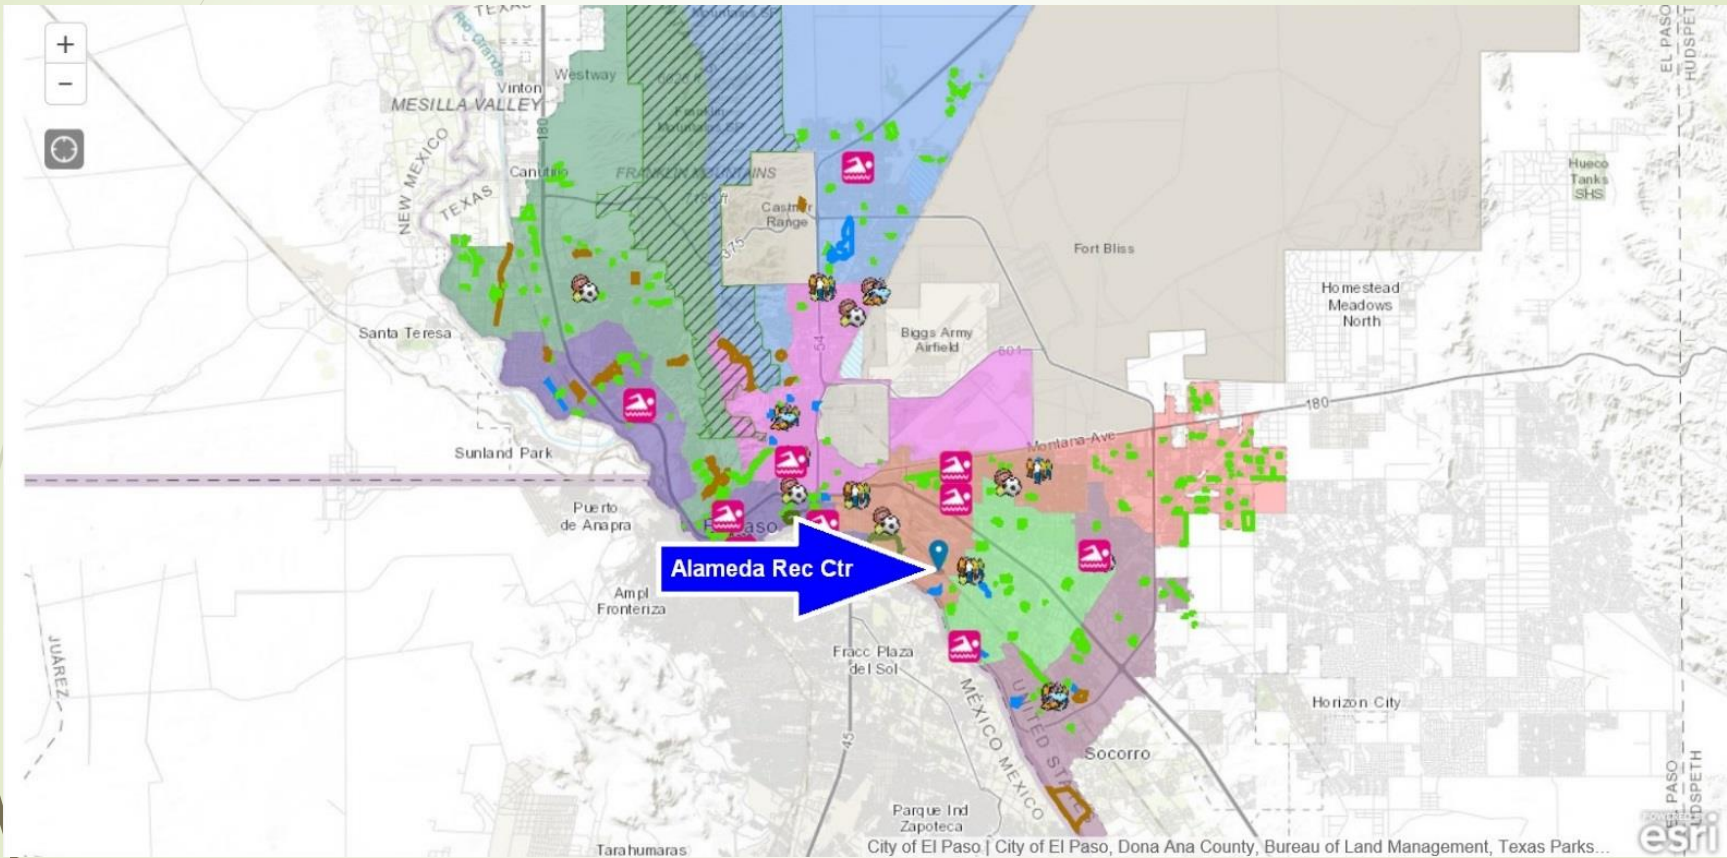

Park Facility Naming Proposed for Alameda Recreation Center City Council March 31, 2020

1

Strategic Plan Alignment

Goal 4 – Enhance El Paso’s Quality of Life through Recreational, Cultural and Educational Environments

Proposed Name Change

- From: Alameda Community Center, this is a common name that was assigned at the time of project approval.
- To: **Valle Bajo Community Center**

City Wide View of Location

District 3

Valle Bajo Community Center

- The location of the Recreation Center is paramount for the proposed name “Valle Bajo”, which is Spanish for Lower Valley, because of where it is located.
- Valle Bajo does not simply describe the geographic area, but also represents the pride and deep rooted culture of the people who live there.
- Because this Center will serve more than one neighborhood it is also representative of the entire area.