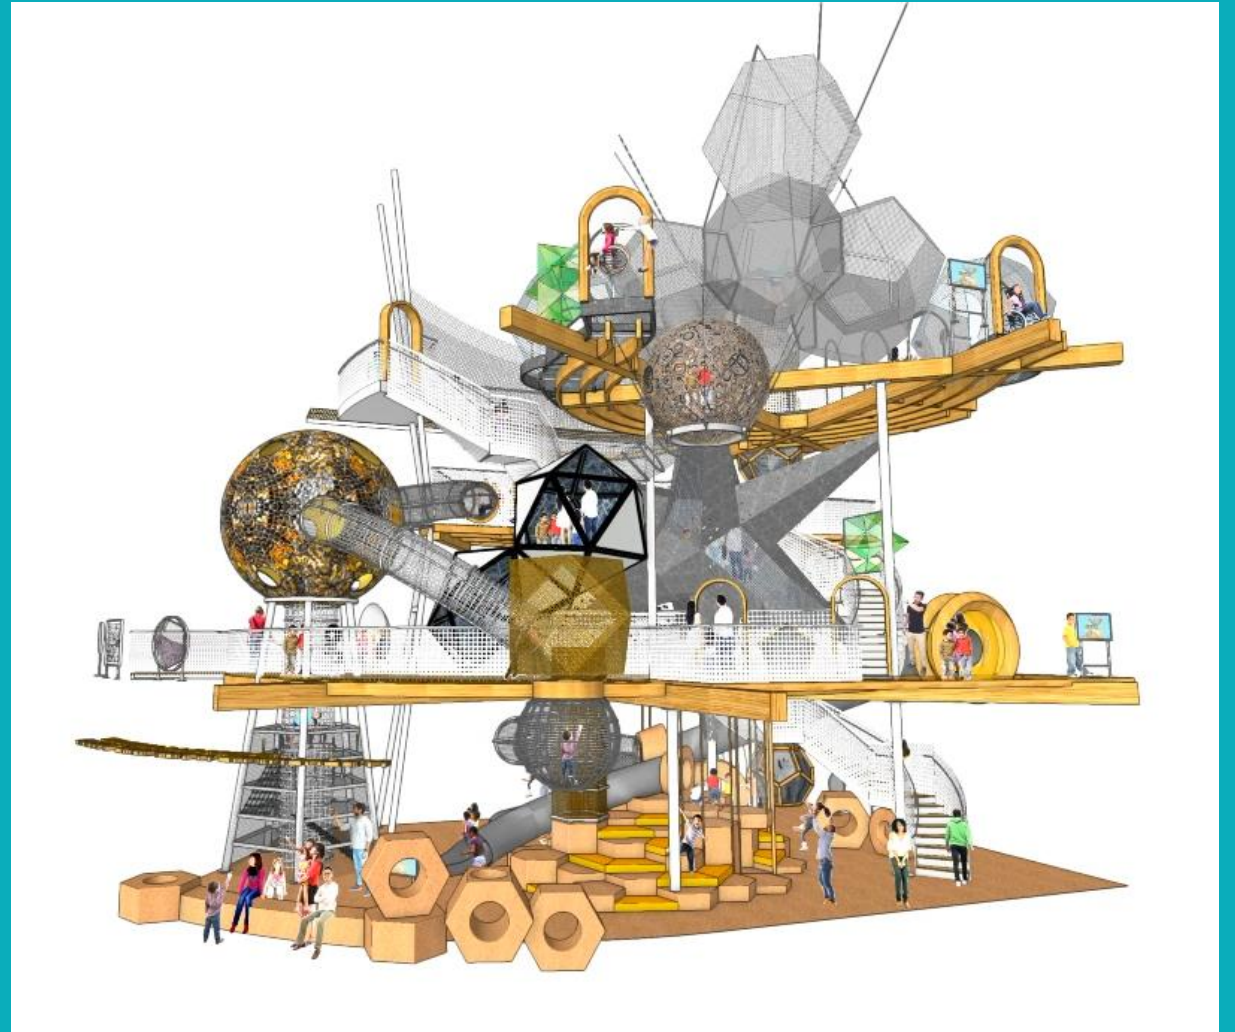

THE 
CHILDREN'S
MUSEUM

A large, stylized orange hand graphic is positioned on the left side of the page, set against a solid yellow background. The hand is open, with fingers spread, and is rendered in a flat, solid orange color. The text "Building Schedule" is written in a white, serif font across the palm of the hand.

Building Schedule

Total Project Master Schedule

Exhibit Update

Gyroscope Design

Operating Budget

A public/private partnership
that works
for El Paso.