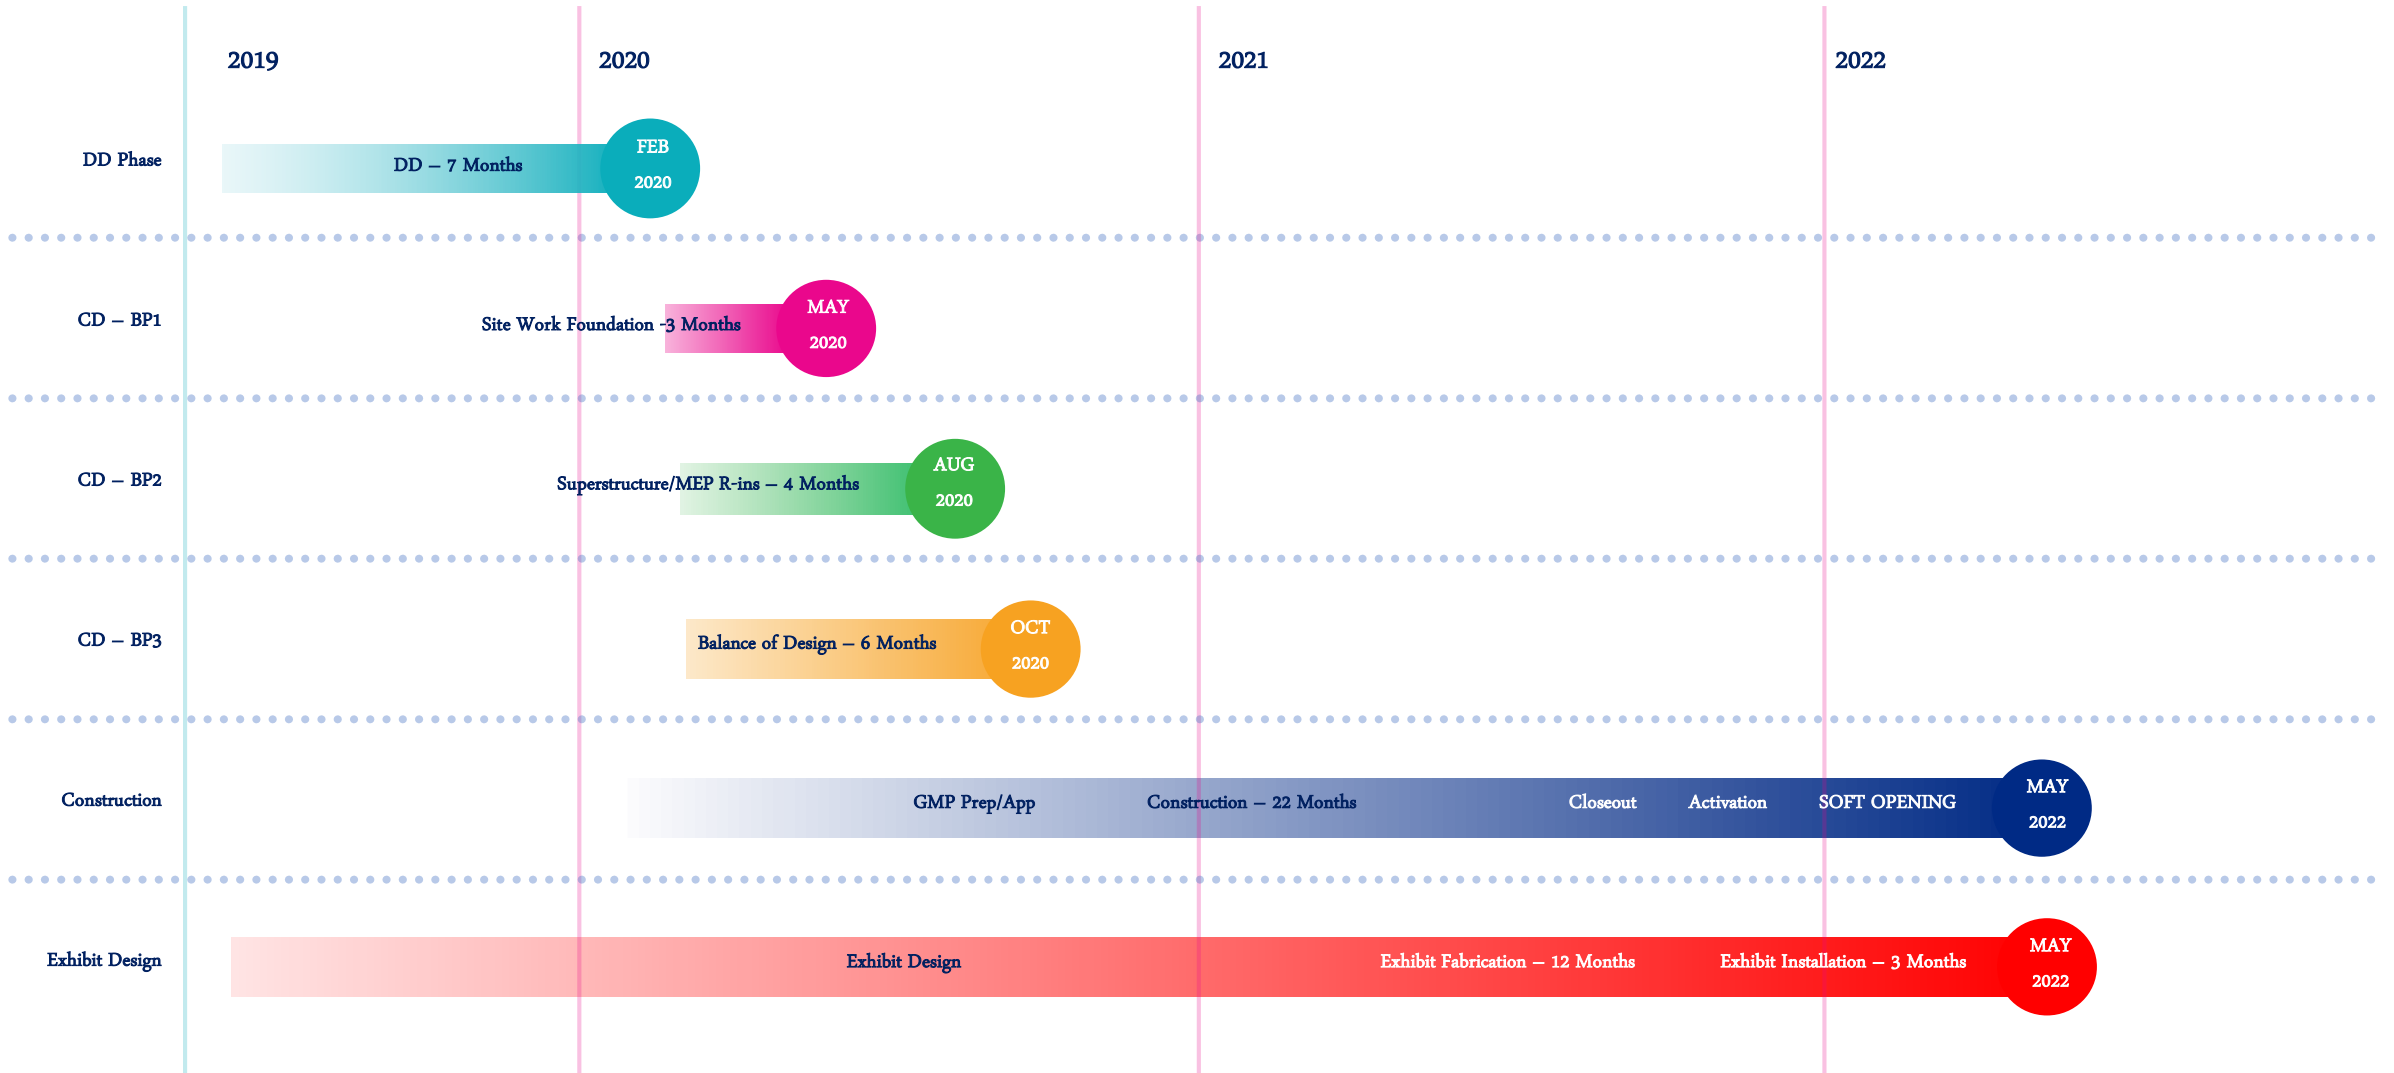

THE 
CHILDREN'S
MUSEUM

A large, stylized orange hand graphic is positioned on the left side of the page, set against a solid yellow background. The hand is open, with fingers spread, and is rendered in a flat, solid orange color. The text "Building Schedule" is written in a white, serif font across the palm of the hand.

Building Schedule

Total Project Master Schedule

Exhibit Update

Gyroscope Design

Operating Budget

A public/private partnership
that works
for El Paso.